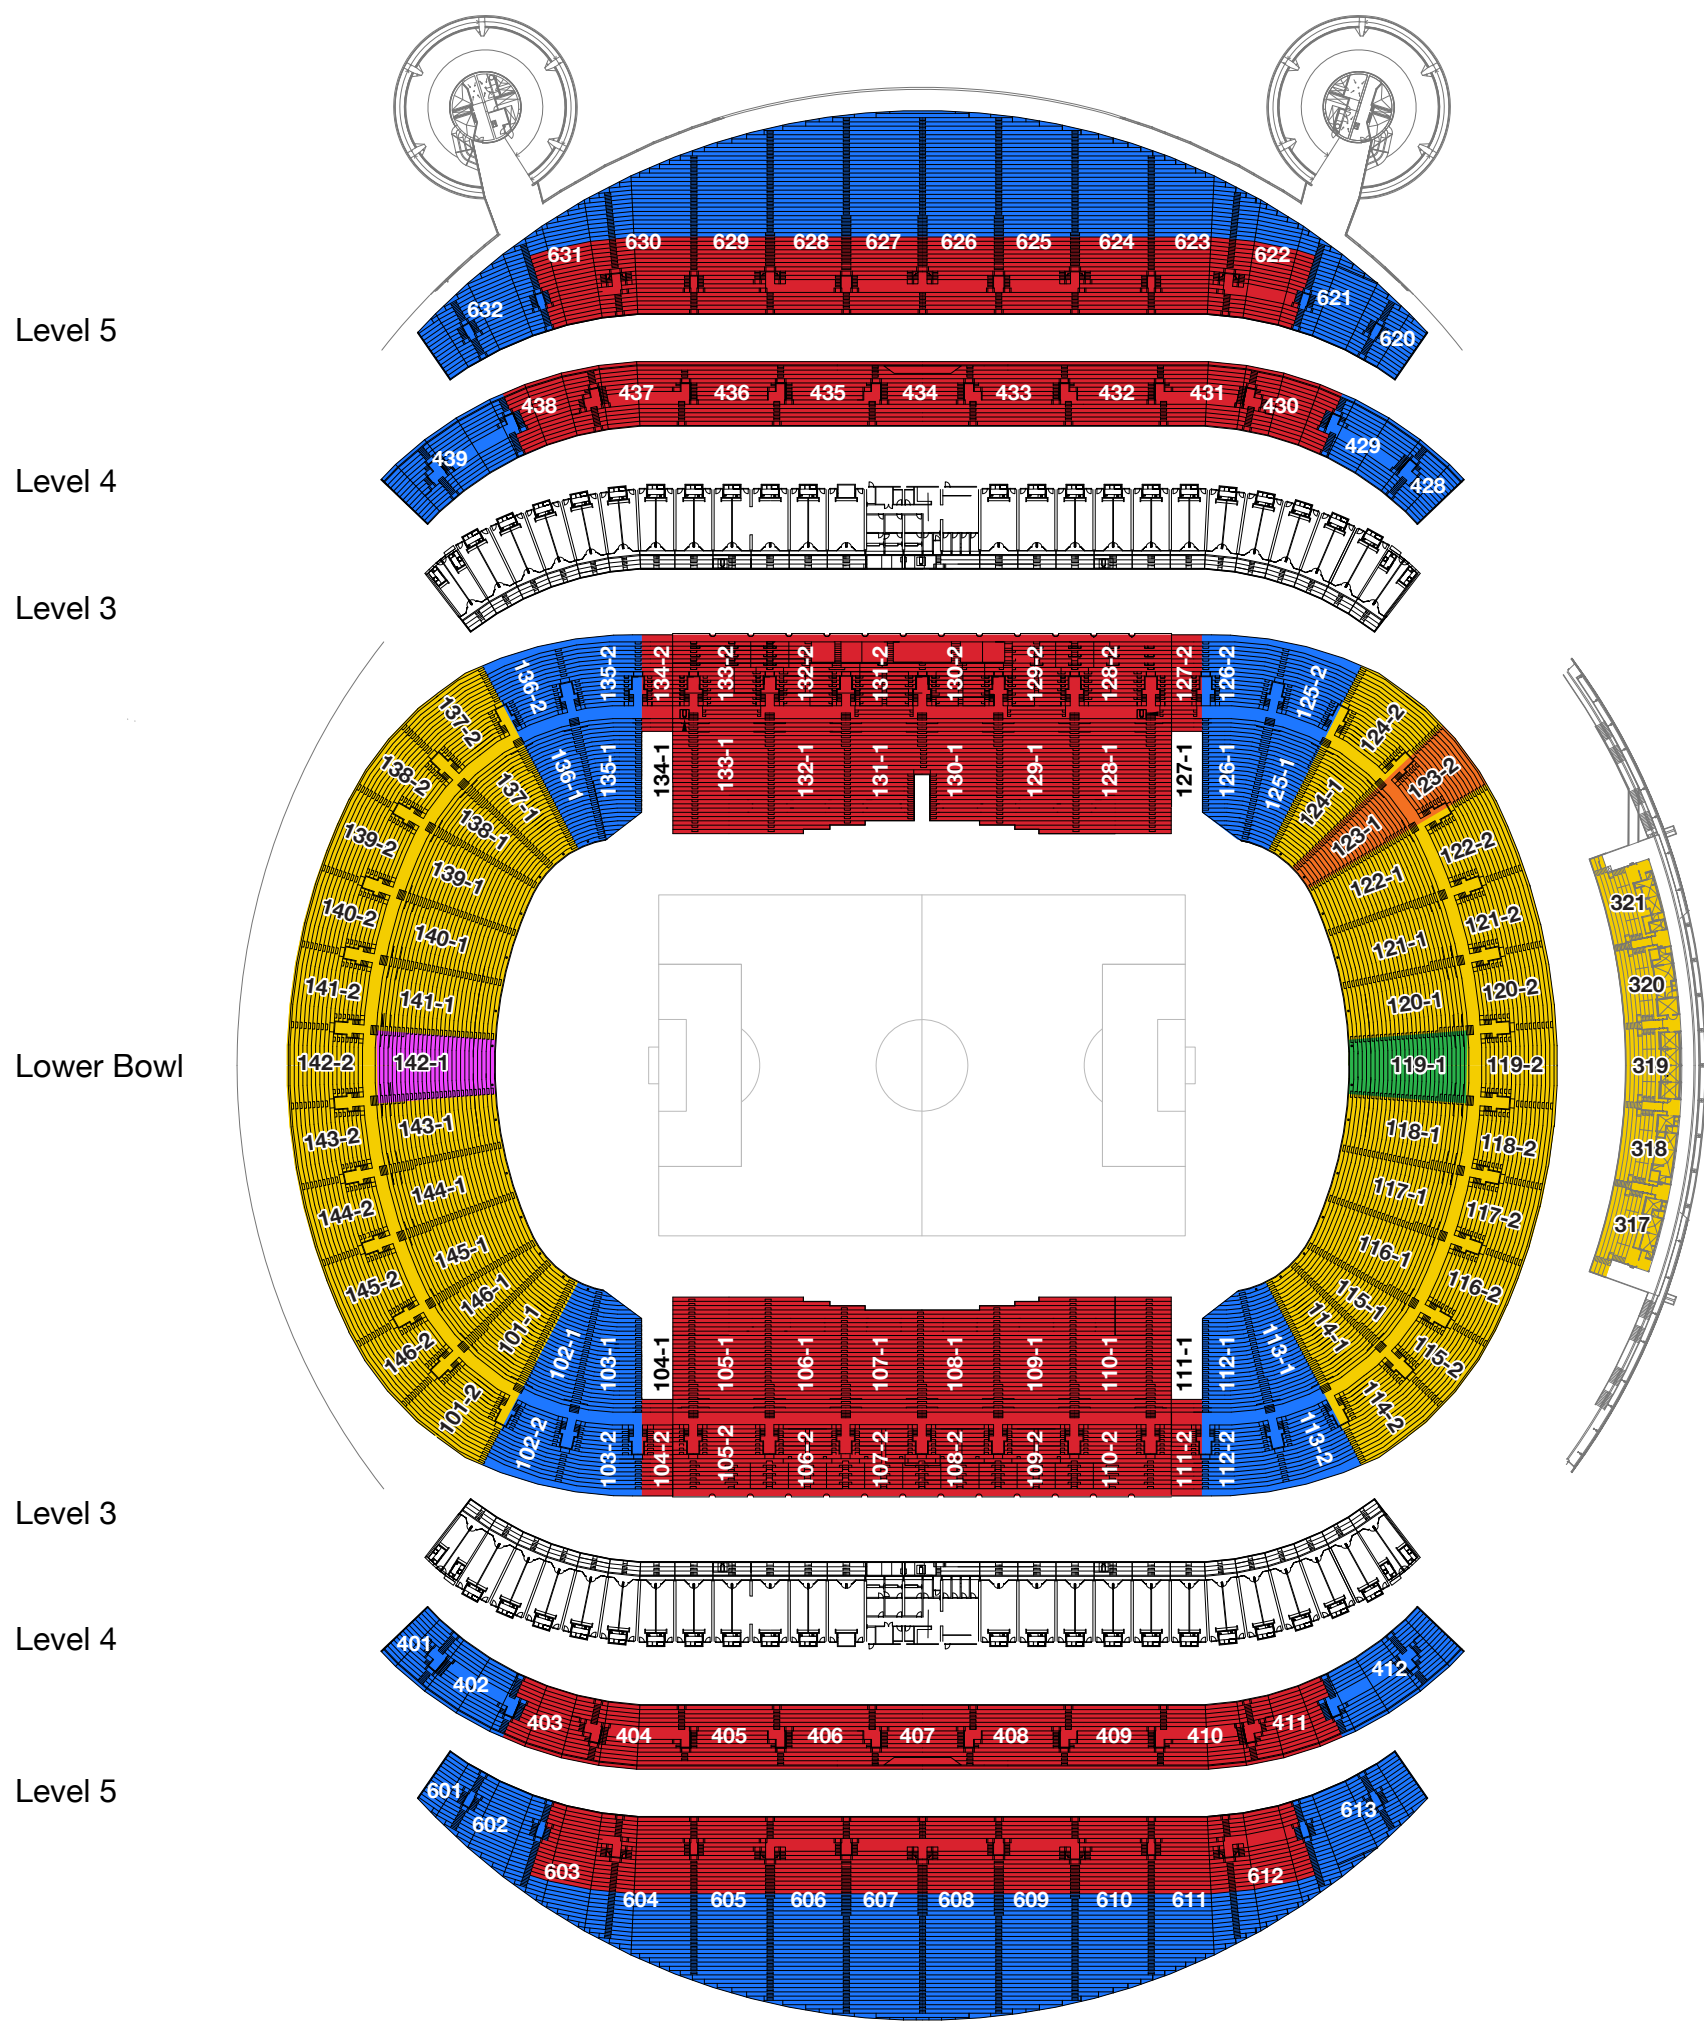

Stadium Australia

Category 1

Category 2

Category 3

Family Bay
Category 3 (Alcohol Free)

Team 1
Active Supporters

Team 2
Active Supporters